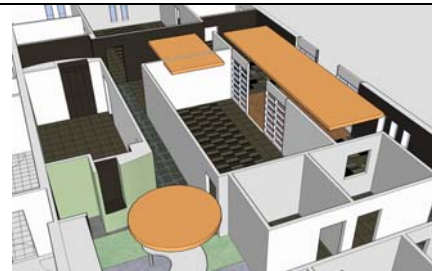

Responsive Interiors to Master Architects Buildings

Project InSight:

GSU / GA TECH Center for Advanced Brain Imaging

University Renovations by

[Insight Design Interiors, Inc.](http://www.insightdesigninteriors.com)

Email allison@insightinc.net

Georgia State University and **Georgia Institute of Technology** are joining together in Psychology Research at a new Facility, The Center for Advanced Brain Imaging at 831 Marietta Street. Faculty, Researchers, Post Doctoral Students and Graduate Students will share the facility. Focused Psychological research will be on Autism in Children and Alzheimer's in the aging population. InSight has designed the facility to support both youthful and aging patients visiting The Center. Collaboration of research with the families of these patients and with the two University's Faculty is the primary function of the facility. An fMRI will located in the facility as a focused research of the brain's activity with audio and visual stimulus' will be documented.

LET INSIGHT BRING OUR TALENTS AND OUR EXPERIENCE TO YOUR NEXT PROJECT

Educational gardening school children !

Allison chairs the Morningside Elementary School Outdoor Classroom and Garden

Morningside Elementary School's Outdoor Classroom is a working research garden. Grades K through 5 explore butterflies, weather, herbs, vegetables, American Indian plantings, along with soil and water conservation. Sunflower seeds will be sold at the Morningside Fall Festival. Kindergarteners learn about nutrition, organisms, and seedlings. www.morningsideschool.org